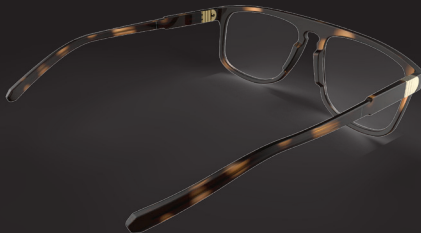

SPINE 3403

SPINE 3404

SPINE 4401

SPINE 4402

SUNGLASSES _ 4.5
(SPINE LIFESTYLE)

SPINE

OPTICAL _ 7.5
(SPINE LIFESTYLE)

SPINE

NEW

SPINE 2014 / STOCK DECEMBER 2018

SPINE 1021

SPINE 1022

SPINE 1023

SPINE 1026

OPTICAL _ 7.5
(SPINE LIFESTYLE)

SPINE