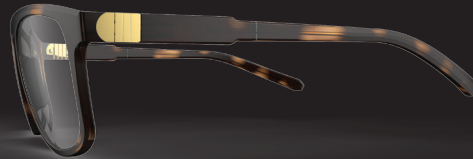

SPINE 3403

SPINE 3404

SPINE 4401

SPINE 4402

SUNGLASSES _ 4.5
(SPINE LIFESTYLE)

SPINE

OPTICAL _ 7.5
(SPINE LIFESTYLE)

SPINE