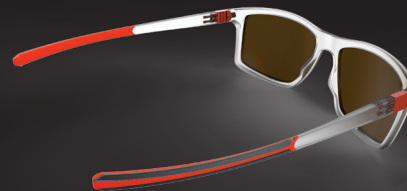

FOR THE ACTIVE CONSUMER /
Running,
Cycling,
Commuting,
Motorbiking

SELF-ADJUSTABLE FOR THE PERFECT FIT /
Bi-injected materials,
Large and medium hinge

SPINE

SPINE ACTIVE

(SUNGLASSES _ 7.5)

SPINE

SPINE ACTIVE
(SUNGLASSES _ 7.5)