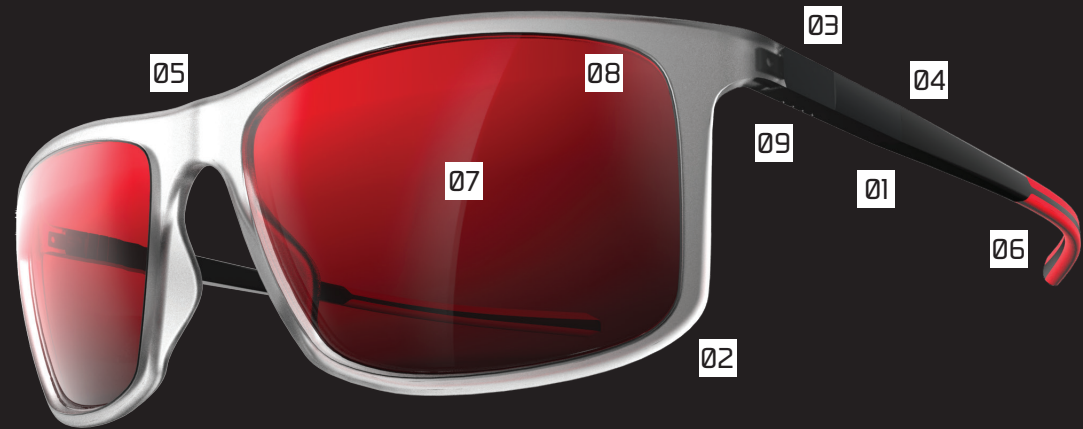

SPINE ACTIVE 4.5

TECHNICAL SNAPSHOT

- 01 BI-INJECTED TEMPLE (TR 90 + RUBBER) /
- 02 INJECTED FRONT - ULTRA THIN /
- 03 COLOURED MICRO-INJECTION-MOULDED HINGE
- 04 STRAIGHT TEMPLES /
  PERFECT FOR AN ACTIVE LIFESTYLE AND IDEAL FOR WEARING UNDER A HELMET
- 05 BASE 5 FRONT /
  FOR BOTH OPTICAL GLASSES & SUNGLASSES
- 06 COMMON TEMPLE TIP SHAPE /
  SPECIFIC TREATMENT
- 07 POLARIZED LENSES FOR SUNGLASSES /
- 08 NEW SIZE 4.5 HINGE

SPINE