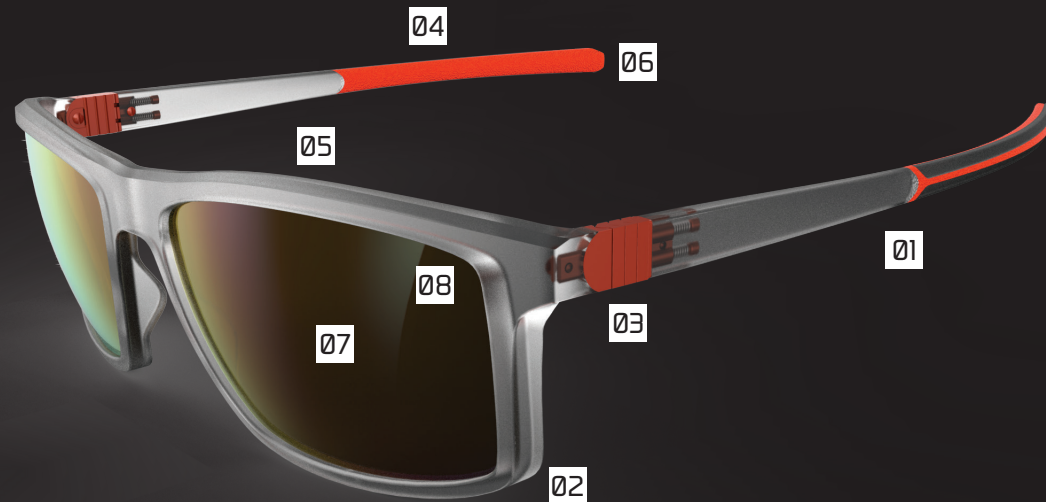

NEW

SPINE 2418 / STOCK DECEMBER 2018

SPINE 1407

NEW

SPINE 2419 / STOCK DECEMBER 2018

SPINE ACTIVE 7.5

TECHNICAL SNAPSHOT

- 01** BI-INJECTED TEMPLE (TR 90 + RUBBER) /
- 02** INJECTED FRONT /
- 03** COLOURED HINGE (EXCEPT SPRING) /
- 04** STRAIGHT TEMPLES /
SELF-ADJUSTABLE FOR THE PERFECT FIT,
IDEAL FOR WEARING UNDER A HELMET
- 05** BASE 5 FRONT /
FOR BOTH OPTICAL GLASSES & SUNGLASSES
- 06** COMMON END-TIPS SHAPE /
SPECIFIC TREATMENT
- 07** POLARIZED LENSES FOR SUNGLASSES /