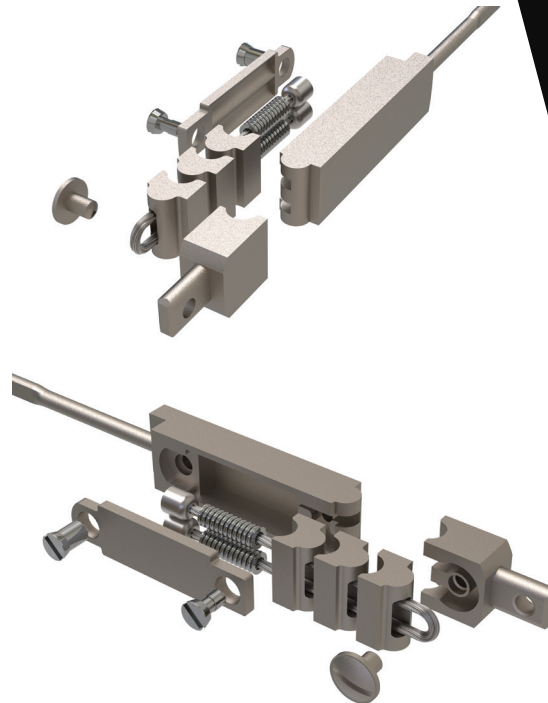

CONCEPT : A NEW APPROACH

AFFORDABLE TECHNOLOGY WITH NO COMPROMISES, WITH REGARD TO AESTHETICS AND ERGONOMICS ALLIED WITH PATENTED HINGES TO WIN A WIDER TARGET.

SPINE 2.0 offer two totally unique and patented multidirectional smart hinges's.

7.5mm and 4.5mm sizes with no screws to fall out or loosen.

ADJUSTABLE - DURABLE - SUPERIOR COMFORT - LIGHTWEIGHT - HYPOALLERGENIC

GET A GRIP' FEATURES

Our self closing temple technology offers continued grip which reduce slippage, enhances stability and eradicating time consuming re adjustments (particulary effective for high power and multifocal lens wearers).

SPINE 2.0 smart hinge delivers enhanced horizontal flexibility to manage impact and accommodate all head sizes, large and small. SPINE 2.0 smart hinge also absorbs daily knocks and bumps maintaining frame form that is essential for perfect visual accuracy.

LENSES SCIENCE

SPINE OPTICS SUNGLASSES LENSES SCIENCE

Discreetly lasered with the SPINE logo, all our high performance sunglass lenses are Category 3, so suitable for all conditions, and come with an inner anti-reflective coating as standard to minimise unwanted glare and unwanted back surface lens reflections.

Our multi layer mirror coatings deflect over 80% of infrared heat. This reduces dryness to our eyes, improving eye comfort, whilst our inherent lens tints help prevent UV leaks which can be caused by scratches.

WWW.SPINEOPTICS.COM