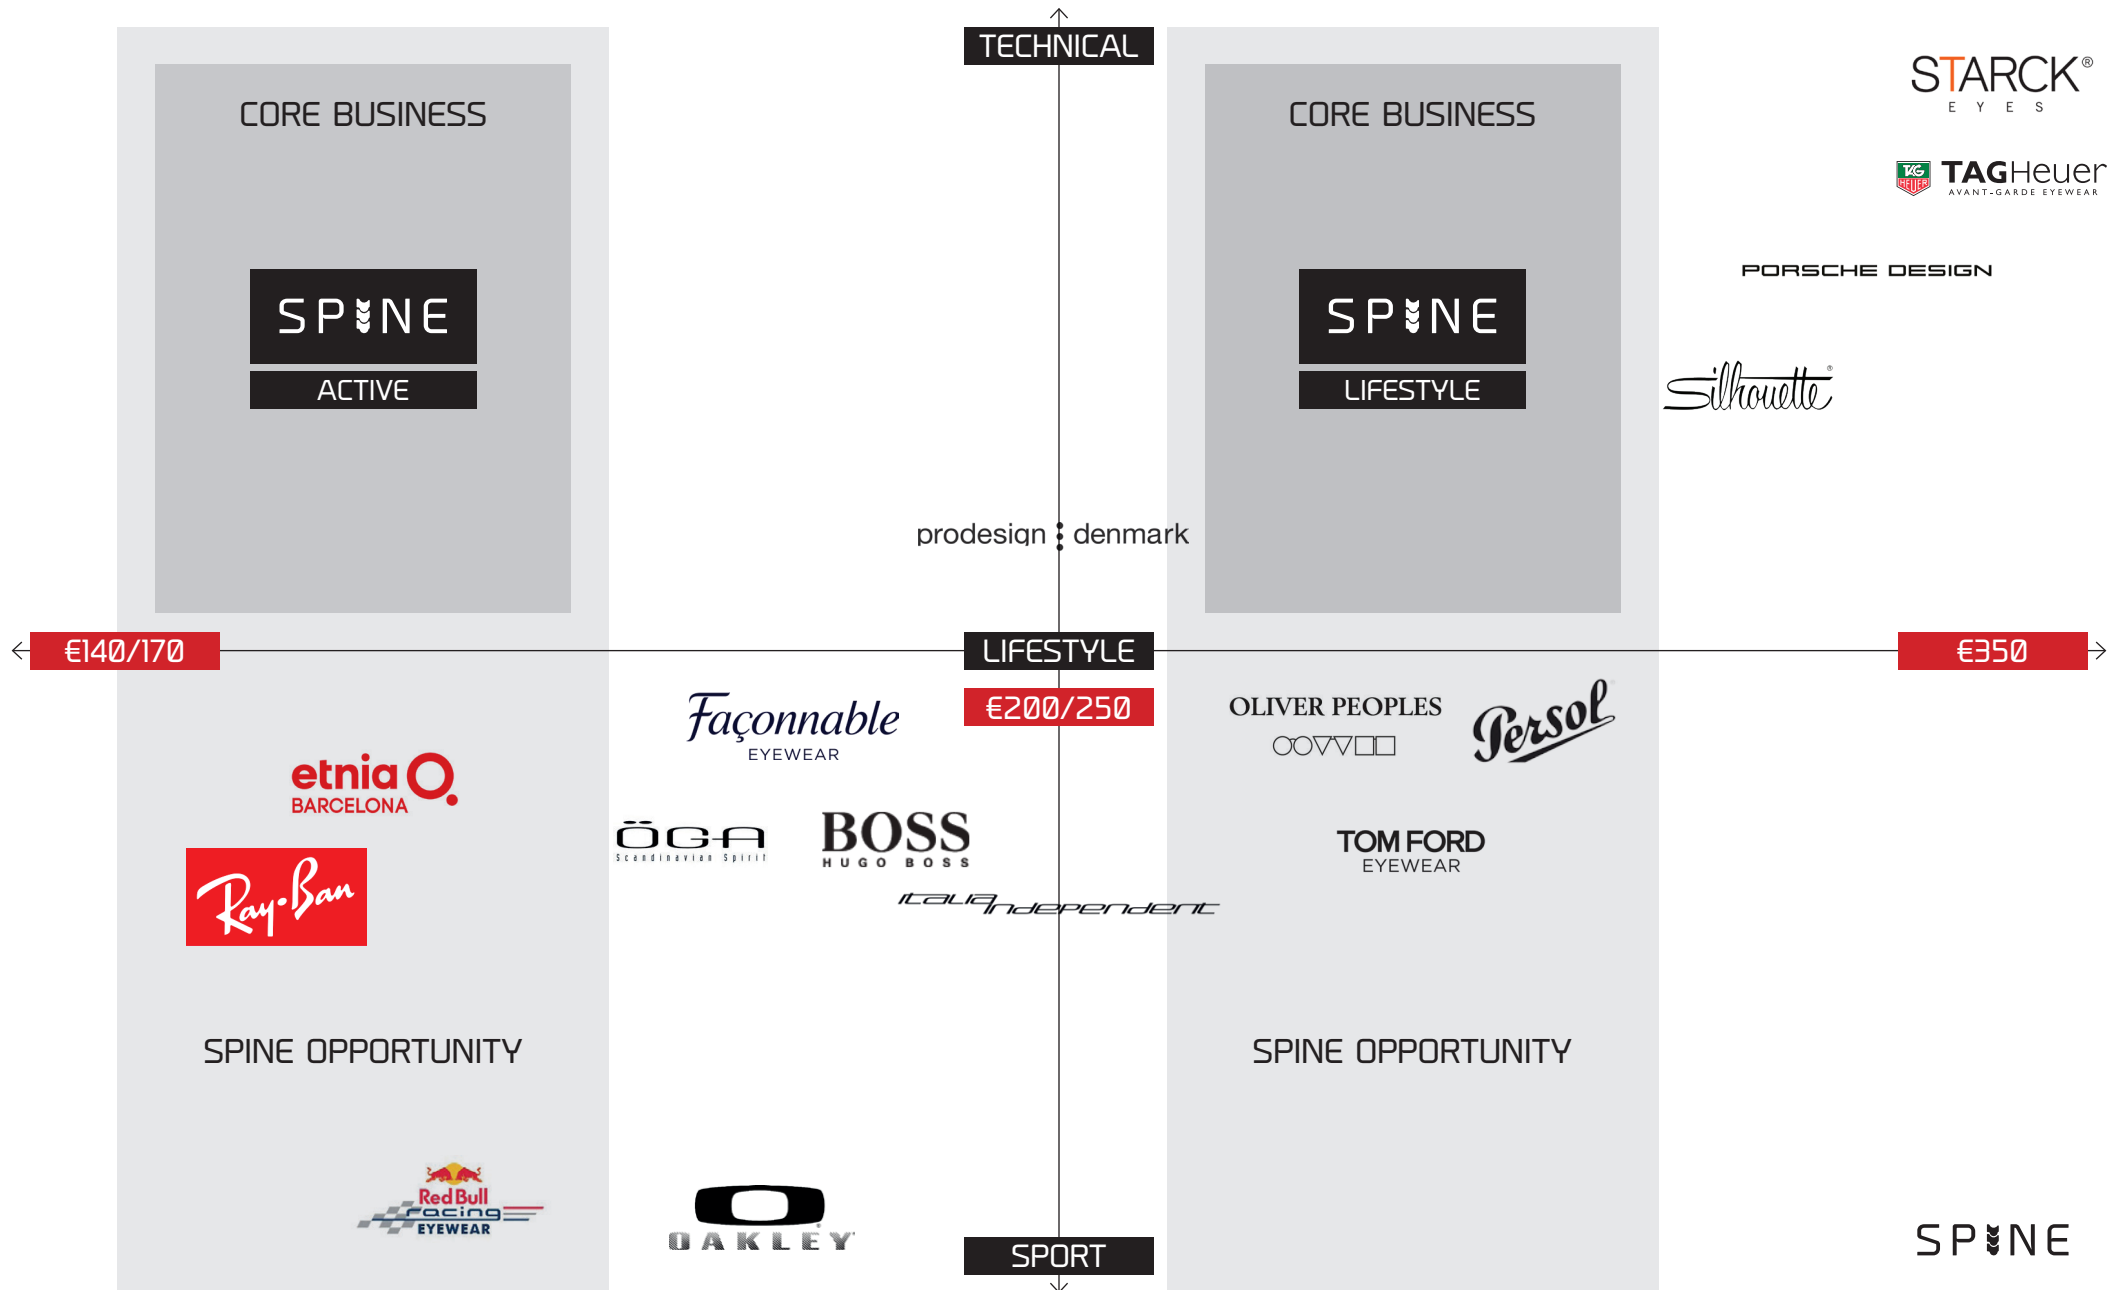

SPINE
GET A GRIP

BENCHMARKING

NEW AND UNIQUE EYEWEAR CATEGORY

A NEW APPROACH: AFFORDABLE, WITH NO COMPROMISES WITH REGARD TO AESTHETICS & ERGONOMICS, ALLIED WITH PATENTED TECHNOLOGY, TO WIN A WIDER TARGET